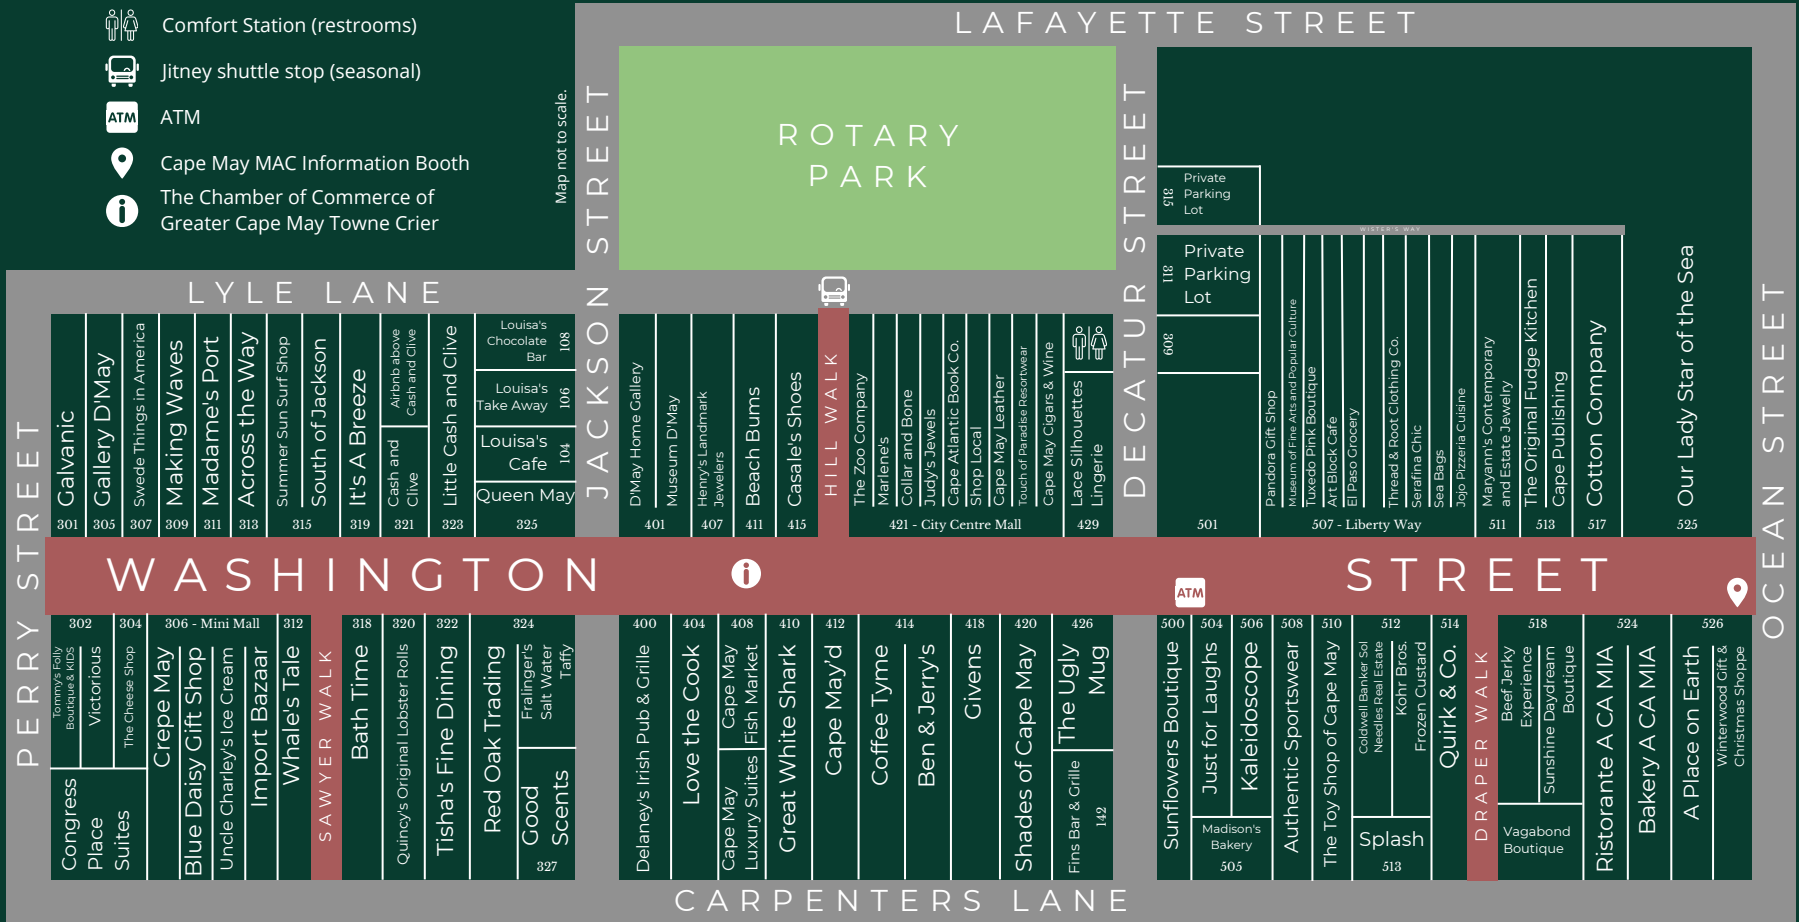

# Washington

STREET MALL

-  Comfort Station (restrooms)
-  Jitney shuttle stop (seasonal)
-  ATM
-  Cape May MAC Information Booth
-  The Chamber of Commerce of Greater Cape May Towne Crier

Map not to scale.