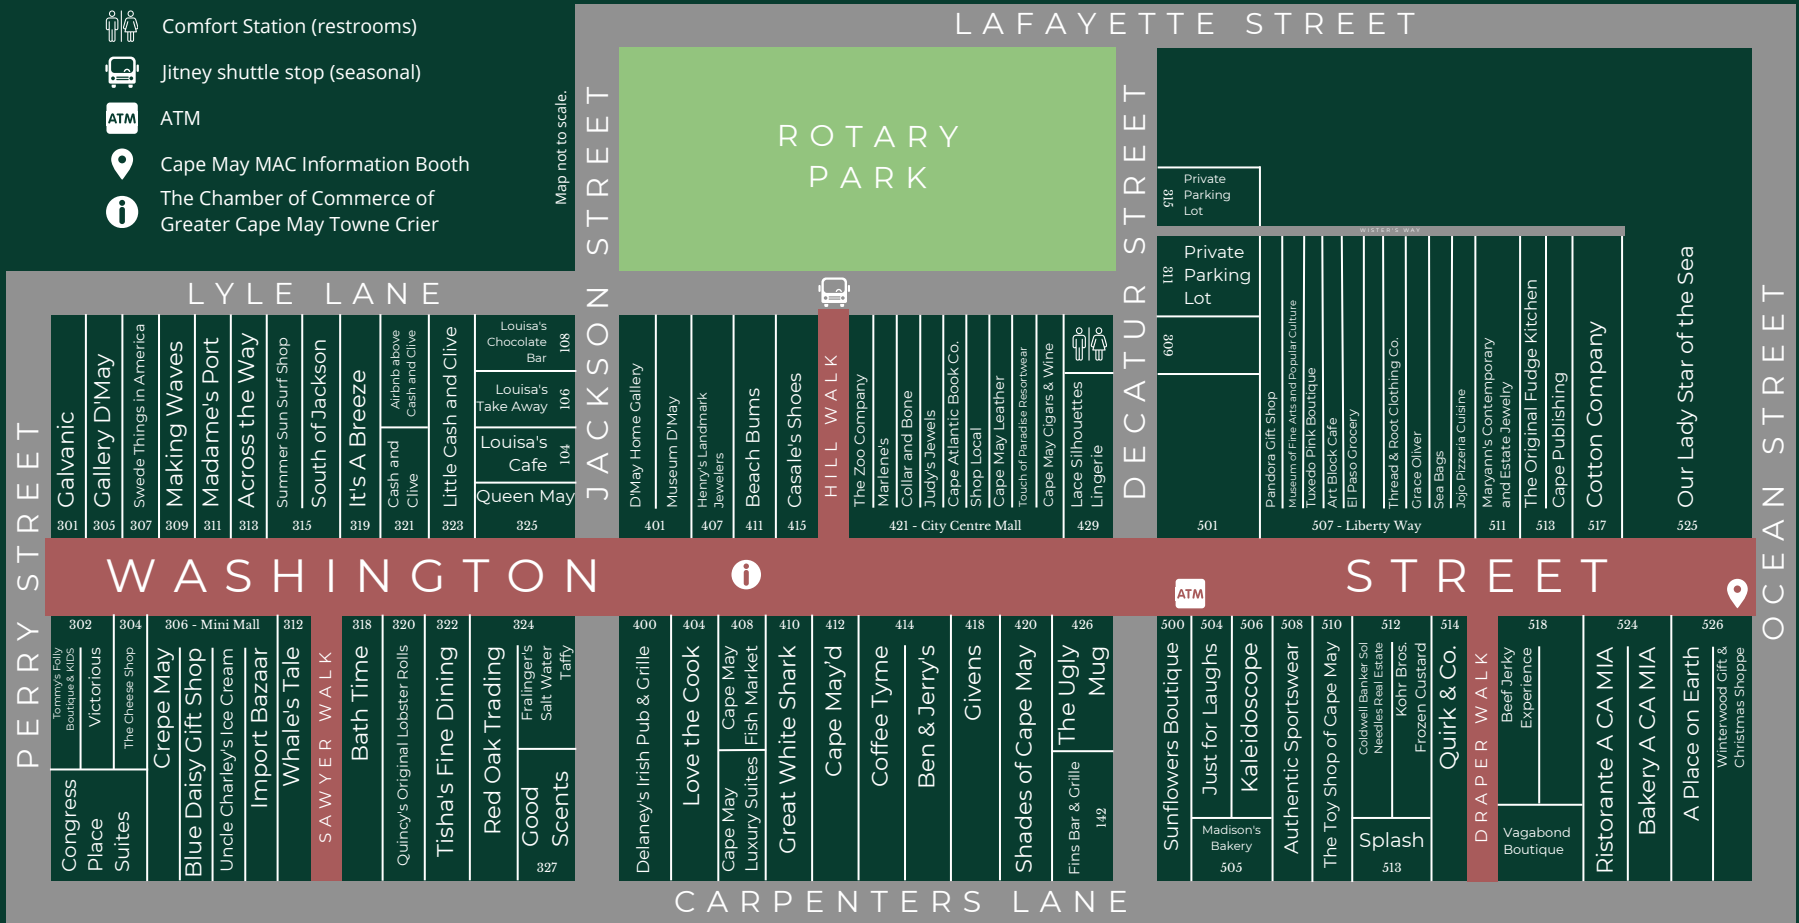

Washington

STREET MALL

-  Comfort Station (restrooms)
-  Jitney shuttle stop (seasonal)
-  ATM
-  Cape May MAC Information Booth
-  The Chamber of Commerce of Greater Cape May Towne Crier

Map not to scale.