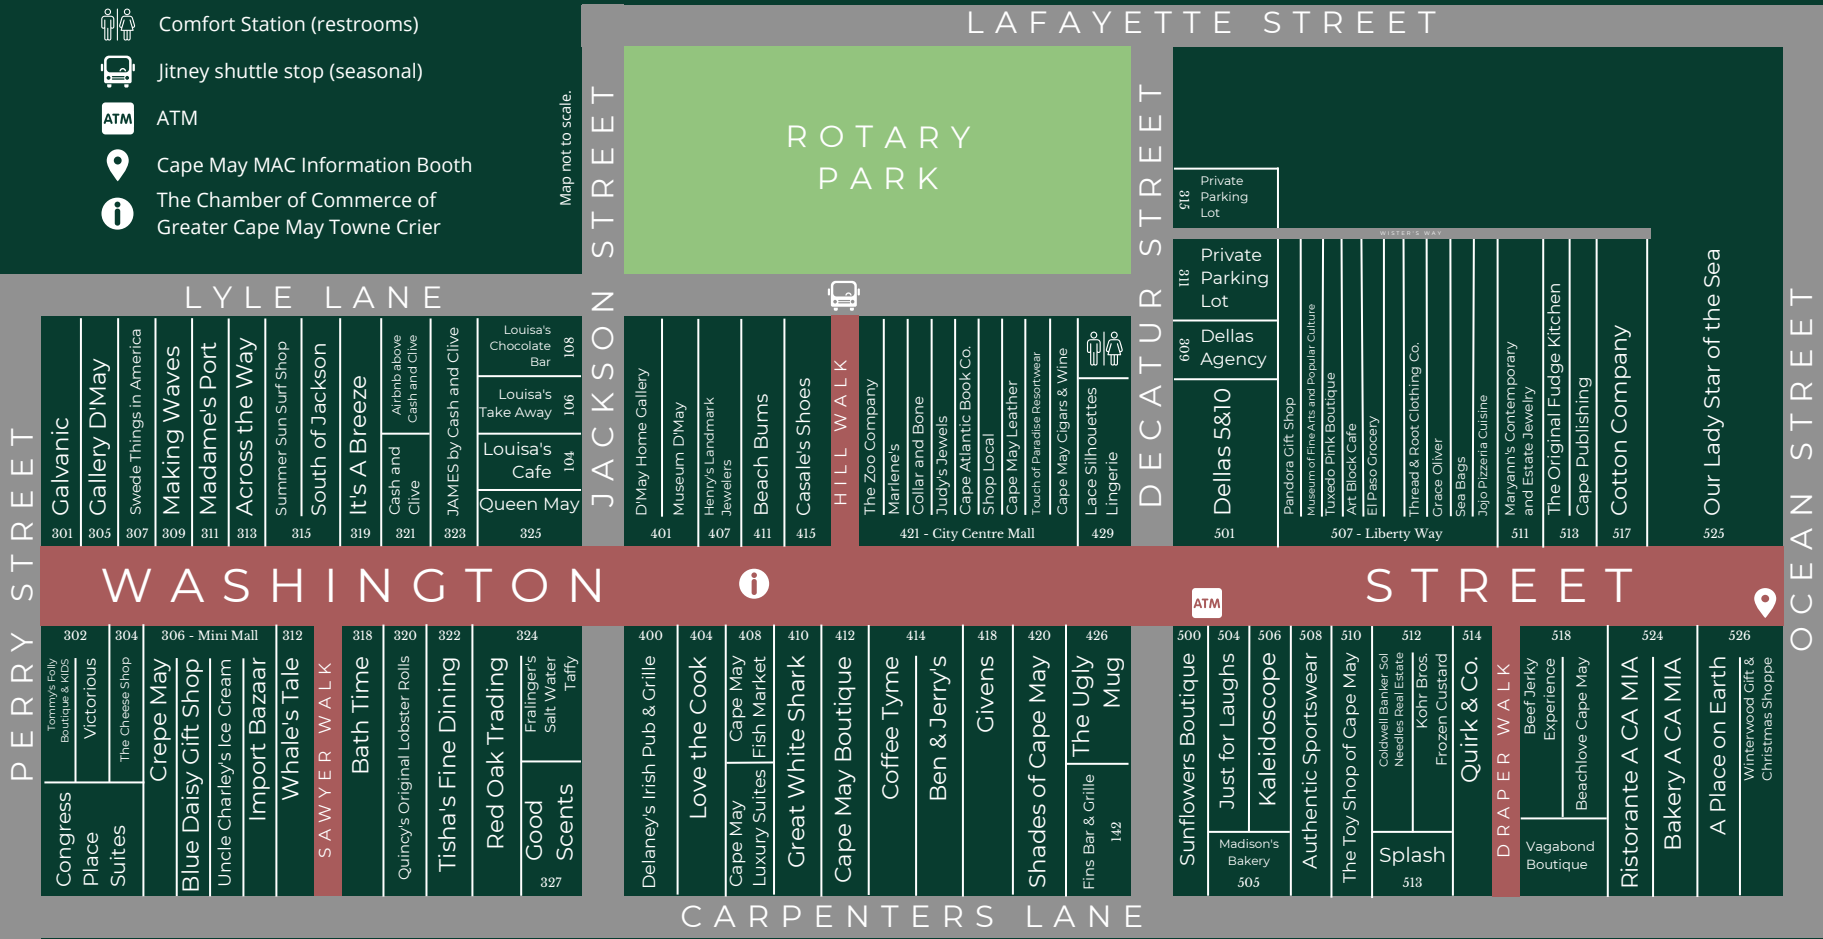

Washington

STREET MALL

-  Comfort Station (restrooms)
-  Jitney shuttle stop (seasonal)
-  ATM
-  Cape May MAC Information Booth
-  The Chamber of Commerce of Greater Cape May Towne Crier

Map not to scale.