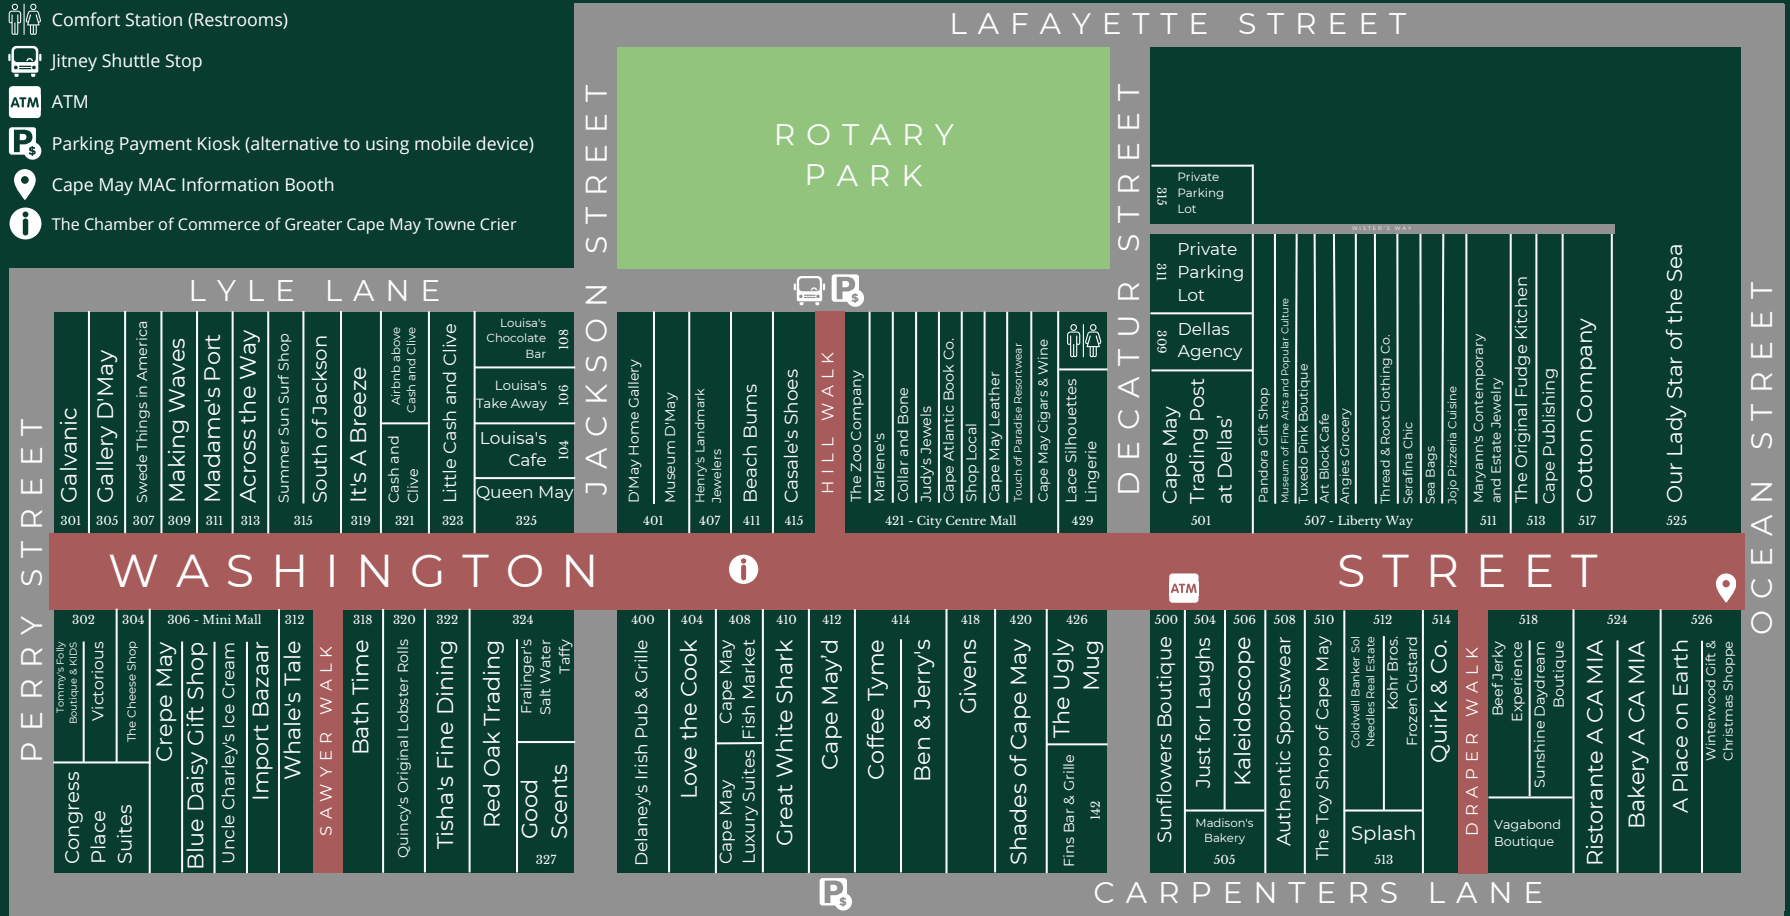

# Washington

STREET MALL

-  Comfort Station (Restrooms)
-  Jitney Shuttle Stop
-  ATM
-  Parking Payment Kiosk (alternative to using mobile device)
-  Cape May MAC Information Booth
-  The Chamber of Commerce of Greater Cape May Towne Crier

Map not to scale.

Find business information & more at [washingtonstreetmall.com](http://washingtonstreetmall.com)